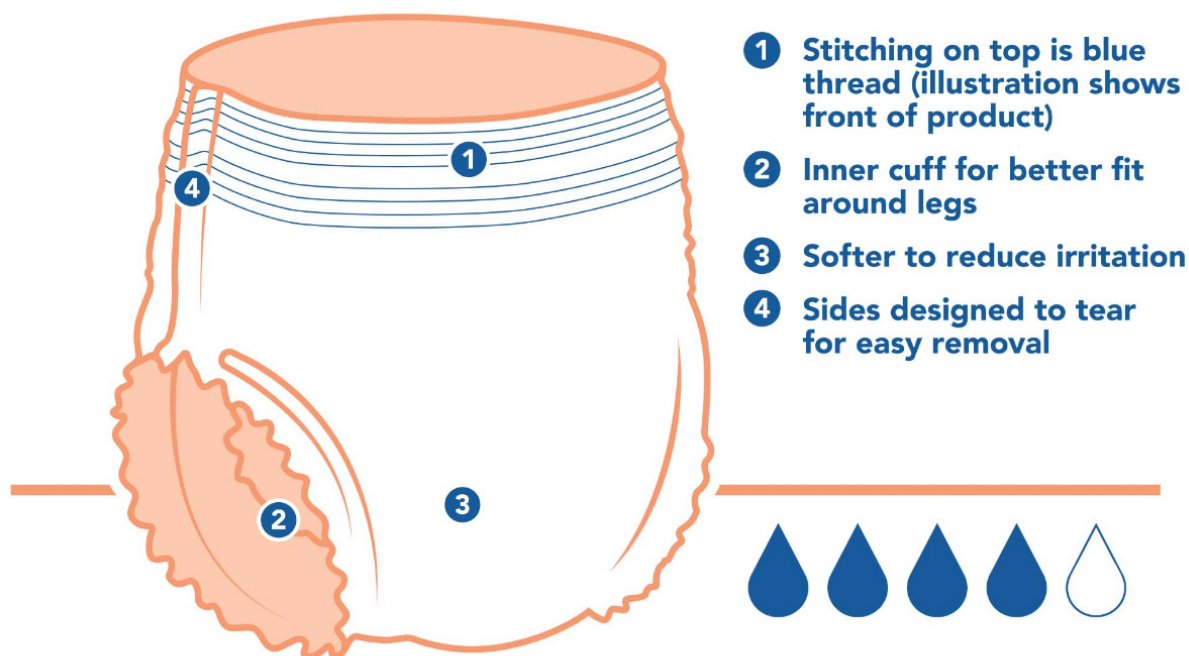

Beyond Adult Incontinence Pullup Diaper

Product Images

beyond

Pull Up Underwear

- 1 Stitching on top is blue thread (illustration shows front of product)
- 2 Inner cuff for better fit around legs
- 3 Softer to reduce irritation
- 4 Sides designed to tear for easy removal

Moderate Absorbency

Short Description

Moderate Absorbency Pullup

Protective Underwear for Women and Men

Available in Plus Sizes

Beyond Adult Incontinence Pullup Diaper Sizing Guide

SIZE/SKU	FIT	PACKAGE	PRICE
Medium BYD-543-LA	29-45 inch waists	80/case, 20/bag	\$67.99 \$0.85/pc.
Large BYD-544-LA	43-59 inch waists	72/case, 18/bag	\$67.99 \$0.94/pc.
X-Large BYD-545-LA	54-68 inch waists	56/case, 14/bag	\$67.99 \$1.21/pc.

Additional Information

Protection	4/6
Style	Pull-on Underwear
Incontinence Type	Urinary & Light Bowel
Gender	For Women and Men
Waterproof Back-sheet	clothlike
BackOrder Message	Size X-Large is currently on manufacturer backorder. Size Large is currently on manufacturer backorder. Call our Customer Care Team for assistance.