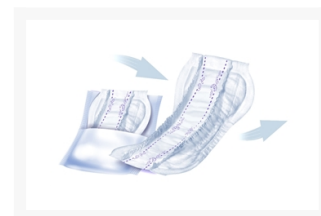

Seni Lady Maximum Regular Adult Incontinence Bladder Control Pad - 11 Inch

Product Images

Short Description

Most Absorbent Incontinence Pad

Bladder Pad for Women

Seni Lady Maximum Regular Sizing Guide

SKU	PACKAGE	PRICE
TZM-S-5P30PS1-LA	180/case, 30/bag	\$85.99 0.48/pc.

Additional Information

Pad Style	regular
Protection	5/6
Gender	For Women
UPC	877353005217
Incontinence Type	Urinary
Style	Pads
Waterproof Back-sheet	breathable

Product Options

Package Size:	Case
	Bag